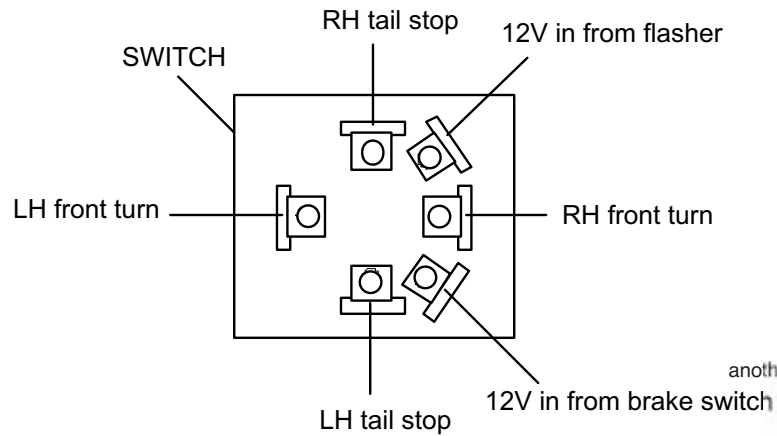

Drill a 7/16 inch hole for mounting.

another wiring product by...

**American
Autowire**

We Make Wiring Easy!!

150 Heller Pt #17 W Bellmawr, NJ 08031 856-933-0601

PART #

500148

DESCRIPTION:

**TOGGLE TURN
SIGNAL SWITCH**

92964829 instruction sheet Rev 4.0 6/26/2002